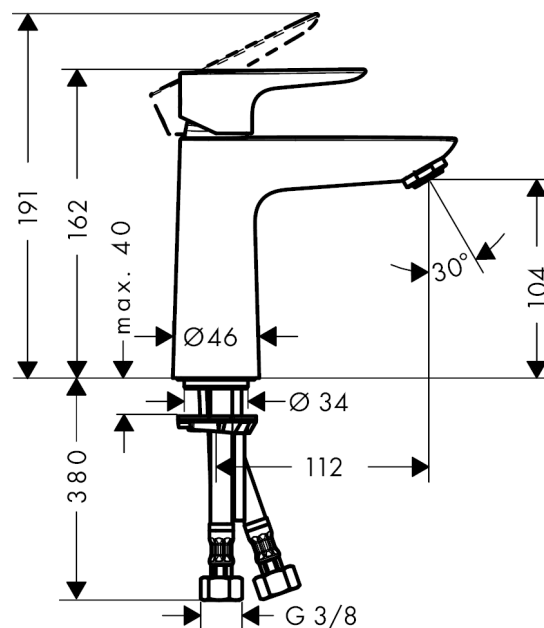

Talis E
Single lever basin mixer 110 with push-open waste
 Surfaces: **chrome** Art. no. : **71711000**

Description

product features

- ComfortZone 110 provides space for greater freedom of movement
- spout 112 mm long
- normal spray
- flow rate 5 l/min at 3 bar
- deck mounted
- ceramic cartridge
- maximum temperature can be adjusted on installation
- push-open drain valve 1 1/4"
- QuickClean technology for easy limescale removal

Article Details

Price excl. VAT

£ 100.83

Technology

Design awards

Product image

Scale drawing

Flowchart